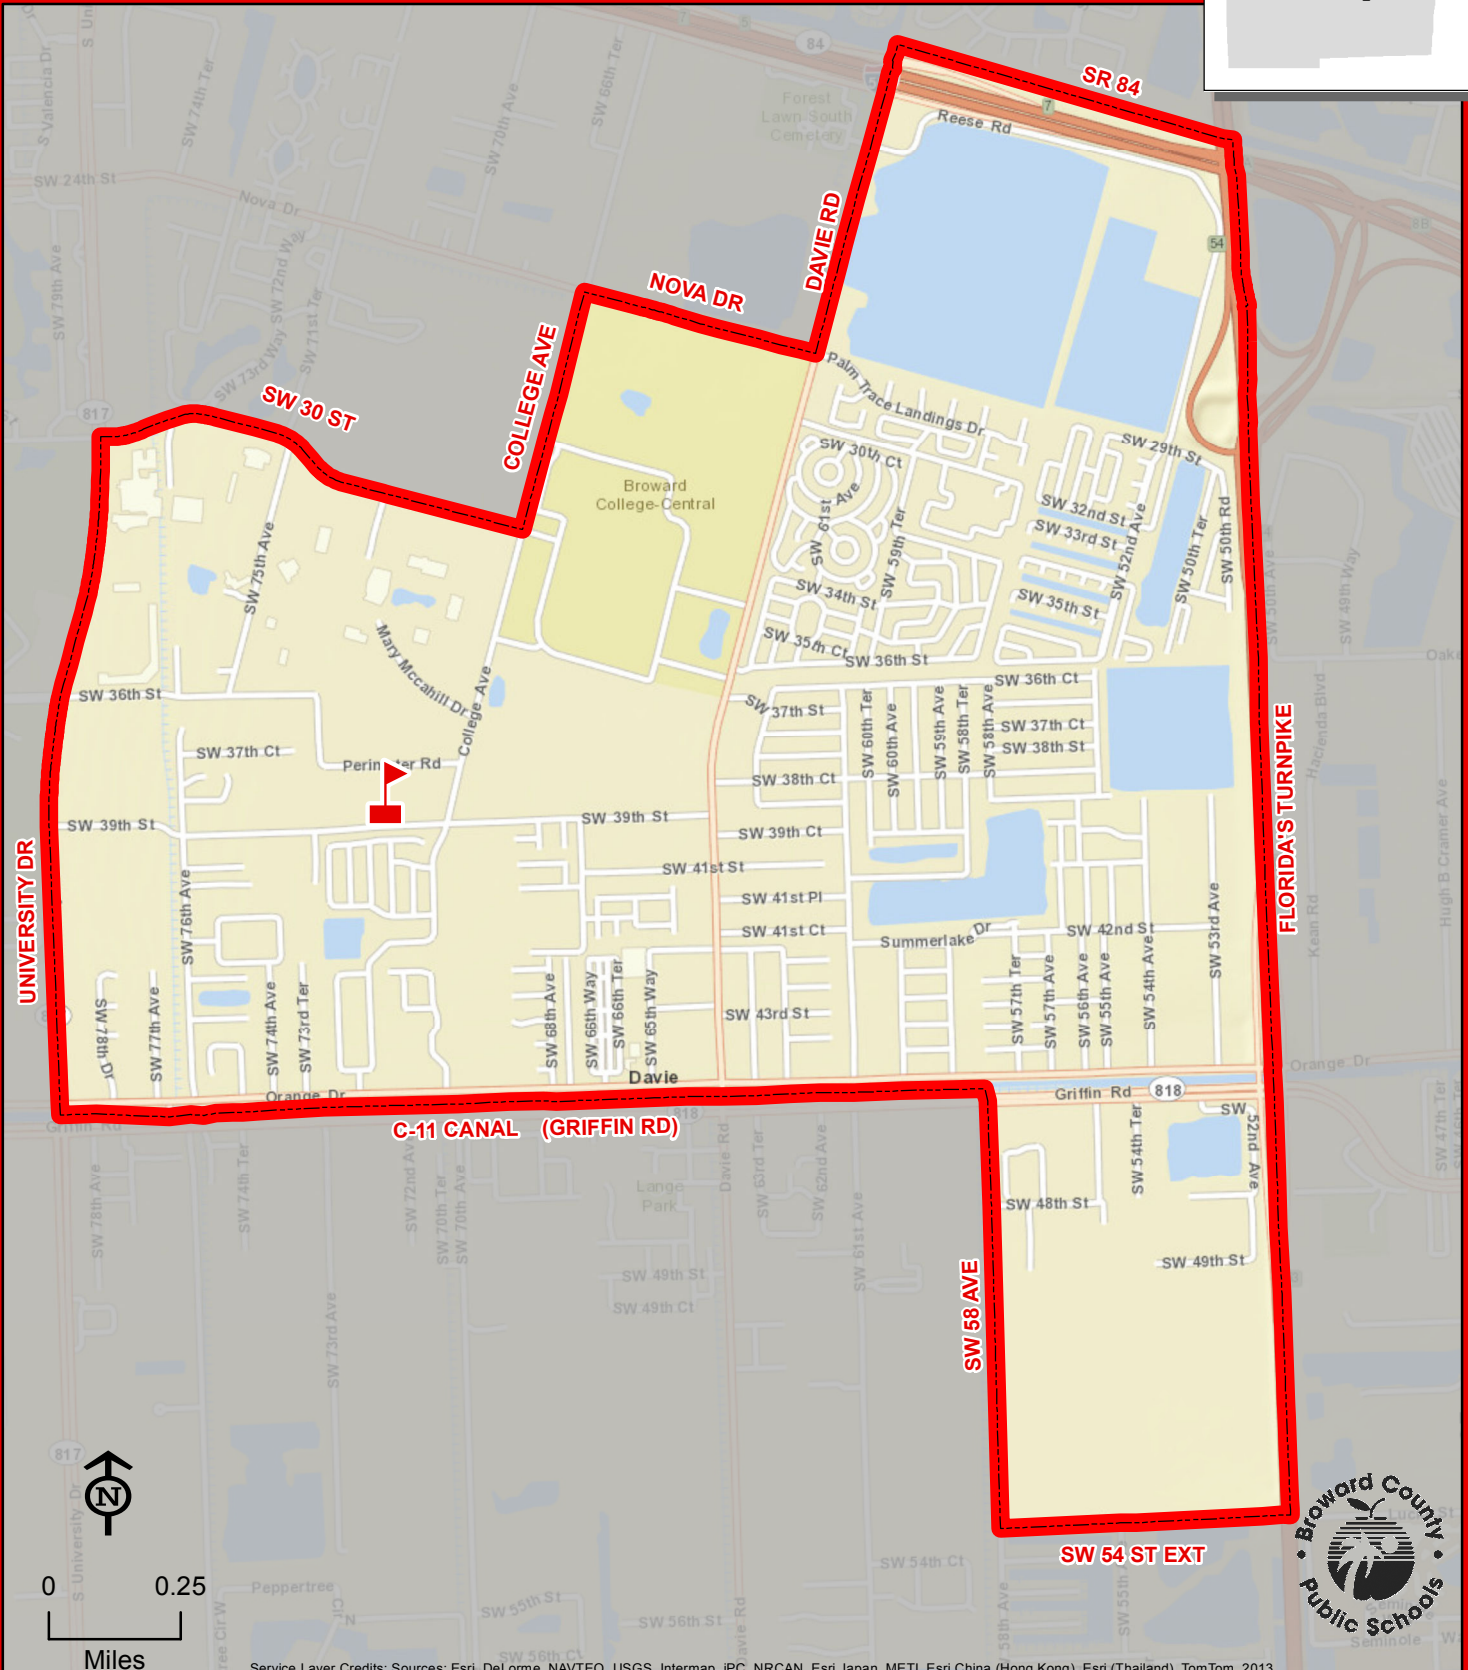

DAVIE ELEMENTARY SCHOOL

7025 SW 39 STREET
DAVIE, FLORIDA 33314
754-323-5400

UNIVERSITY DR

COLLEGE AVE

NOVA DR

DAVIE RD

SR 84

SW 30 ST

FLORIDA'S TURNPIKE

C-11 CANAL (GRIFFIN RD)

SW 58 AVE

SW 54 ST EXT

DAVIE

Service Layer Credits: Sources: Esri, DeLorme, NAVTEQ, USGS, Intermap, IPC, NRCAN, Esri Japan, METI, Esri China (Hong Kong), Esri (Thailand), TomTom, 2013

THIS MAP IS FOR CONCEPTUAL PURPOSES ONLY AND SHOULD NOT BE USED FOR LEGAL BOUNDARY DETERMINATIONS